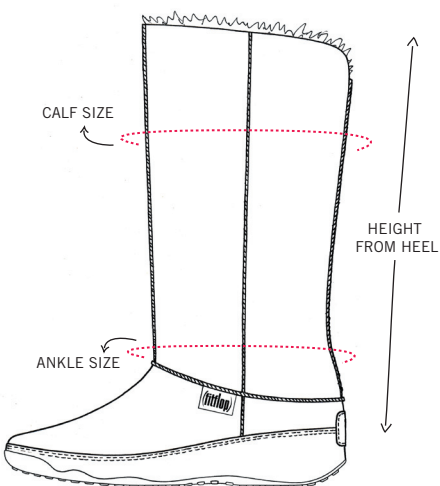

WOMEN'S AW'10 BOOT SIZING CHART

TALL FF SUPERBOOT™

(SUEDE, LEATHER)

| SIZE | 36 EU | 37 EU | 38 EU | 39 EU | 40 EU | 41 EU | 42 EU | 43 EU |
|------------------|-------|-------|-------|-------|---------|-------|-------|-------|
| CALF SIZE | 407MM | 413MM | 419MM | 425MM | 428MM | 431MM | 360MM | 437MM |
| ANKLE SIZE | 300MM | 305MM | 310MM | 315MM | 317.5MM | 320MM | 330MM | 325MM |
| HEIGHT FROM HEEL | 393MM | 397MM | 401MM | 405MM | 407MM | 409MM | 413MM | 417MM |

SHORT FF SUPERBOOT™

(SUEDE, LEATHER)

| SIZE | 36 EU | 37 EU | 38 EU | 39 EU | 40 EU | 41 EU | 42 EU | 43 EU |
|------------------|-------|-------|-------|-------|---------|-------|-------|-------|
| CALF SIZE | 335MM | 340MM | 345MM | 350MM | 352.5MM | 355MM | 360MM | 365MM |
| ANKLE SIZE | 305MM | 310MM | 315MM | 320MM | 322.5MM | 325MM | 330MM | 335MM |
| HEIGHT FROM HEEL | 158MM | 163MM | 168MM | 173MM | 175.5MM | 178MM | 183MM | 188MM |

TALL MUKLUK

(SHEARLING)

| SIZE | 36 EU | 37 EU | 38 EU | 39 EU | 40 EU | 41 EU | 42 EU | 43 EU |
|------------------|-------|-------|-------|-------|---------|-------|-------|-------|
| CALF SIZE | 427MM | 433MM | 439MM | 370MM | 445MM | 448MM | 451MM | 463MM |
| ANKLE SIZE | 345MM | 350MM | 355MM | 360MM | 362.5MM | 370MM | 365MM | 375MM |
| HEIGHT FROM HEEL | 232MM | 238MM | 244MM | 350MM | 253MM | 256MM | 262MM | 268MM |

MUKLUK

(SHEARLING)

| SIZE | 36 EU | 37 EU | 38 EU | 39 EU | 40 EU | 41 EU | 42 EU | 43 EU |
|------------------|-------|-------|-------|-------|---------|-------|-------|-------|
| CALF SIZE | 355MM | 360MM | 365MM | 370MM | 372.5MM | 375MM | 380MM | 385MM |
| ANKLE SIZE | 350MM | 355MM | 360MM | 365MM | 367.5MM | 370MM | 375MM | 380MM |
| HEIGHT FROM HEEL | 94MM | 97MM | 100MM | 103MM | 104.5MM | 106MM | 109MM | 112MM |