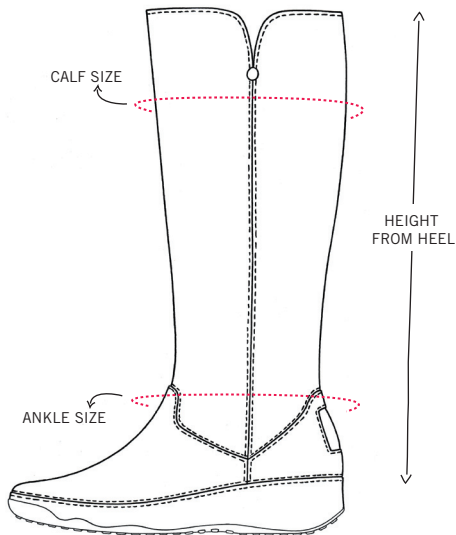

WOMEN'S AW'10 BOOT SIZING CHART

TALL FF SUPERBOOT™

(SUEDE, LEATHER)

| SIZE | 36 EU | 37 EU | 38 EU | 39 EU | 40 EU | 41 EU | 42 EU | 43 EU |
|------------------|-------|-------|-------|-------|---------|-------|-------|-------|
| CALF SIZE | 407MM | 413MM | 419MM | 425MM | 428MM | 431MM | 360MM | 437MM |
| ANKLE SIZE | 300MM | 305MM | 310MM | 315MM | 317.5MM | 320MM | 330MM | 325MM |
| HEIGHT FROM HEEL | 393MM | 397MM | 401MM | 405MM | 407MM | 409MM | 413MM | 417MM |

SHORT FF SUPERBOOT™

(SUEDE, LEATHER)

| SIZE | 36 EU | 37 EU | 38 EU | 39 EU | 40 EU | 41 EU | 42 EU | 43 EU |
|------------------|-------|-------|-------|-------|---------|-------|-------|-------|
| CALF SIZE | 335MM | 340MM | 345MM | 350MM | 352.5MM | 355MM | 360MM | 365MM |
| ANKLE SIZE | 305MM | 310MM | 315MM | 320MM | 322.5MM | 325MM | 330MM | 335MM |
| HEIGHT FROM HEEL | 158MM | 163MM | 168MM | 173MM | 175.5MM | 178MM | 183MM | 188MM |

TALL MUKLUK

(SHEARLING)

| SIZE | 36 EU | 37 EU | 38 EU | 39 EU | 40 EU | 41 EU | 42 EU | 43 EU |
|------------------|-------|-------|-------|-------|---------|-------|-------|-------|
| CALF SIZE | 427MM | 433MM | 439MM | 370MM | 445MM | 448MM | 451MM | 463MM |
| ANKLE SIZE | 345MM | 350MM | 355MM | 360MM | 362.5MM | 370MM | 365MM | 375MM |
| HEIGHT FROM HEEL | 232MM | 238MM | 244MM | 350MM | 253MM | 256MM | 262MM | 268MM |

MUKLUK

(SHEARLING)

| SIZE | 36 EU | 37 EU | 38 EU | 39 EU | 40 EU | 41 EU | 42 EU | 43 EU |
|------------------|-------|-------|-------|-------|---------|-------|-------|-------|
| CALF SIZE | 355MM | 360MM | 365MM | 370MM | 372.5MM | 375MM | 380MM | 385MM |
| ANKLE SIZE | 350MM | 355MM | 360MM | 365MM | 367.5MM | 370MM | 375MM | 380MM |
| HEIGHT FROM HEEL | 94MM | 97MM | 100MM | 103MM | 104.5MM | 106MM | 109MM | 112MM |