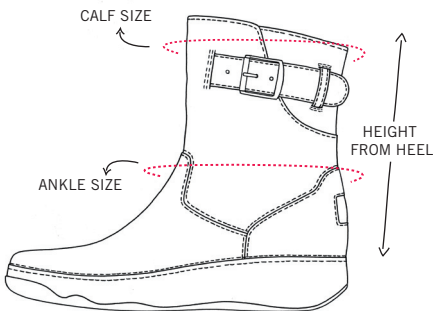

WOMEN'S AW'10 BOOT SIZING CHART

TALL FF SUPERBOOT™

(SUEDE, LEATHER)

| SIZE | 36 EU | 37 EU | 38 EU | 39 EU | 40 EU | 41 EU | 42 EU | 43 EU |
|------------------|-------|-------|-------|-------|---------|-------|-------|-------|
| CALF SIZE | 407MM | 413MM | 419MM | 425MM | 428MM | 431MM | 360MM | 437MM |
| ANKLE SIZE | 300MM | 305MM | 310MM | 315MM | 317.5MM | 320MM | 330MM | 325MM |
| HEIGHT FROM HEEL | 393MM | 397MM | 401MM | 405MM | 407MM | 409MM | 413MM | 417MM |

SHORT FF SUPERBOOT™

(SUEDE, LEATHER)

| SIZE | 36 EU | 37 EU | 38 EU | 39 EU | 40 EU | 41 EU | 42 EU | 43 EU |
|------------------|-------|-------|-------|-------|---------|-------|-------|-------|
| CALF SIZE | 335MM | 340MM | 345MM | 350MM | 352.5MM | 355MM | 360MM | 365MM |
| ANKLE SIZE | 305MM | 310MM | 315MM | 320MM | 322.5MM | 325MM | 330MM | 335MM |
| HEIGHT FROM HEEL | 158MM | 163MM | 168MM | 173MM | 175.5MM | 178MM | 183MM | 188MM |

TALL MUKLUK

(SHEARLING)

| SIZE | 36 EU | 37 EU | 38 EU | 39 EU | 40 EU | 41 EU | 42 EU | 43 EU |
|------------------|-------|-------|-------|-------|---------|-------|-------|-------|
| CALF SIZE | 427MM | 433MM | 439MM | 370MM | 445MM | 448MM | 451MM | 463MM |
| ANKLE SIZE | 345MM | 350MM | 355MM | 360MM | 362.5MM | 370MM | 365MM | 375MM |
| HEIGHT FROM HEEL | 232MM | 238MM | 244MM | 350MM | 253MM | 256MM | 262MM | 268MM |

MUKLUK

(SHEARLING)

| SIZE | 36 EU | 37 EU | 38 EU | 39 EU | 40 EU | 41 EU | 42 EU | 43 EU |
|------------------|-------|-------|-------|-------|---------|-------|-------|-------|
| CALF SIZE | 355MM | 360MM | 365MM | 370MM | 372.5MM | 375MM | 380MM | 385MM |
| ANKLE SIZE | 350MM | 355MM | 360MM | 365MM | 367.5MM | 370MM | 375MM | 380MM |
| HEIGHT FROM HEEL | 94MM | 97MM | 100MM | 103MM | 104.5MM | 106MM | 109MM | 112MM |