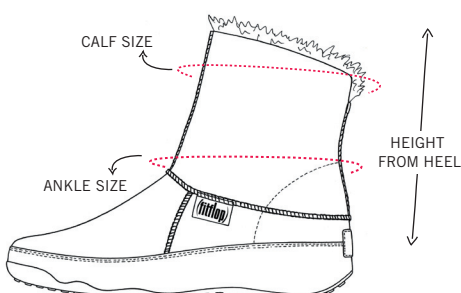

WOMEN'S AW'10 BOOT SIZING CHART

TALL FF SUPERBOOT™

(SUEDE, LEATHER)

| SIZE | 36 EU | 37 EU | 38 EU | 39 EU | 40 EU | 41 EU | 42 EU | 43 EU |
|------------------|-------|-------|-------|-------|---------|-------|-------|-------|
| CALF SIZE | 407MM | 413MM | 419MM | 425MM | 428MM | 431MM | 360MM | 437MM |
| ANKLE SIZE | 300MM | 305MM | 310MM | 315MM | 317.5MM | 320MM | 330MM | 325MM |
| HEIGHT FROM HEEL | 393MM | 397MM | 401MM | 405MM | 407MM | 409MM | 413MM | 417MM |

SHORT FF SUPERBOOT™

(SUEDE, LEATHER)

| SIZE | 36 EU | 37 EU | 38 EU | 39 EU | 40 EU | 41 EU | 42 EU | 43 EU |
|------------------|-------|-------|-------|-------|---------|-------|-------|-------|
| CALF SIZE | 335MM | 340MM | 345MM | 350MM | 352.5MM | 355MM | 360MM | 365MM |
| ANKLE SIZE | 305MM | 310MM | 315MM | 320MM | 322.5MM | 325MM | 330MM | 335MM |
| HEIGHT FROM HEEL | 158MM | 163MM | 168MM | 173MM | 175.5MM | 178MM | 183MM | 188MM |

TALL MUKLUK

(SHEARLING)

| SIZE | 36 EU | 37 EU | 38 EU | 39 EU | 40 EU | 41 EU | 42 EU | 43 EU |
|------------------|-------|-------|-------|-------|---------|-------|-------|-------|
| CALF SIZE | 427MM | 433MM | 439MM | 370MM | 445MM | 448MM | 451MM | 463MM |
| ANKLE SIZE | 345MM | 350MM | 355MM | 360MM | 362.5MM | 370MM | 365MM | 375MM |
| HEIGHT FROM HEEL | 232MM | 238MM | 244MM | 350MM | 253MM | 256MM | 262MM | 268MM |

MUKLUK

(SHEARLING)

| SIZE | 36 EU | 37 EU | 38 EU | 39 EU | 40 EU | 41 EU | 42 EU | 43 EU |
|------------------|-------|-------|-------|-------|---------|-------|-------|-------|
| CALF SIZE | 355MM | 360MM | 365MM | 370MM | 372.5MM | 375MM | 380MM | 385MM |
| ANKLE SIZE | 350MM | 355MM | 360MM | 365MM | 367.5MM | 370MM | 375MM | 380MM |
| HEIGHT FROM HEEL | 94MM | 97MM | 100MM | 103MM | 104.5MM | 106MM | 109MM | 112MM |